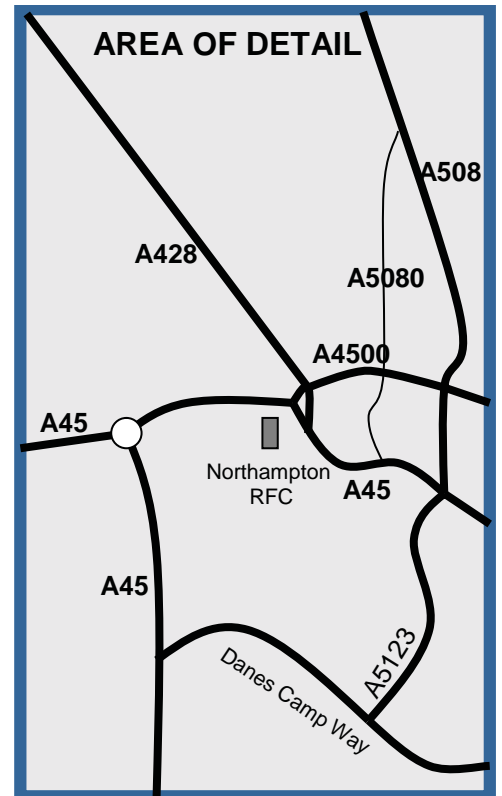

How to find us

Directions from North or South M1.

Leave M1 at Junction 16, follow signs Northampton West. Dual carriage way for approximately 1.5 miles. At first roundabout first exit sign posted New Duston/Lodge Farm. At next roundabout 2nd Exit sign posted Lodge Farm. When you come to a T junction turn left sign posted Lodge Farm, short distance turn right sign posted Lodge Farm. At T junction turn right, (sign posted Lodge Farm New Duston). After approximately half a mile you'll reach a set of traffic lights, go straight on. Immediately after the traffic lights look for entrance to Industrial site on the right just before the Shell Garage.