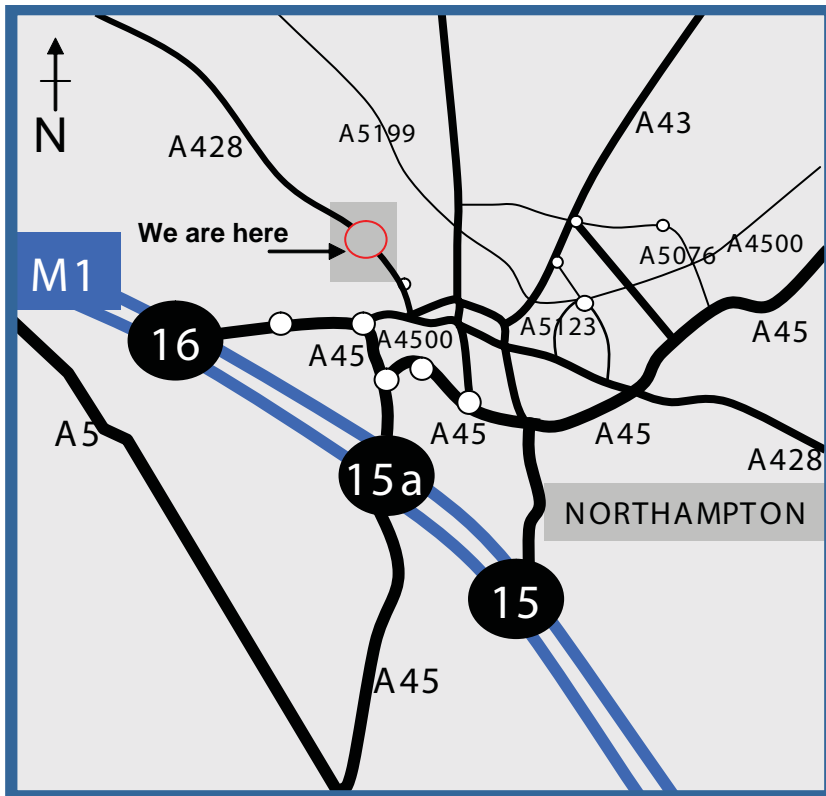

How to find us

Directions from North or South M1.

Leave M1 at Junction 16, follow signs Northampton West. Dual carriage way for approximately 1.5 miles. At first roundabout first exit sign posted New Duston/Lodge Farm. At next roundabout 2nd Exit sign posted Lodge Farm. When you come to a T junction turn left sign posted Lodge Farm, short distance turn right sign posted Lodge Farm. At T junction turn right, (sign posted Lodge Farm New Duston). After approximately half a mile you'll reach a set of traffic lights, go straight on. Immediately after the traffic lights look for entrance to Industrial site on the right just before the Shell Garage.