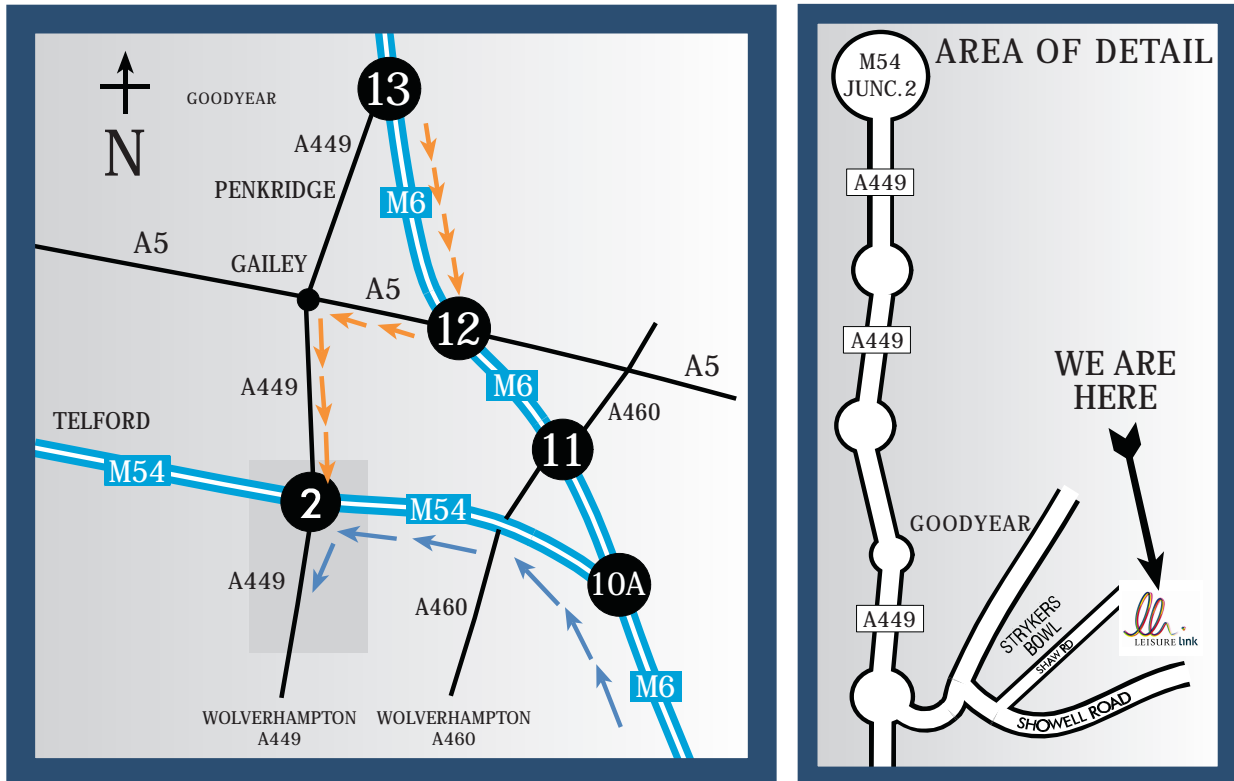

Wolverhampton Business Unit Map

HOW TO FIND US

Note: For those of you that already know the location of Revolution Entertainment Systems, please be aware that this is the same property.

- ↑ **NORTHBOUND** Leave M6 at junction 10A. Follow M54 to junction 2 roundabout, then take 1st left onto A449. Follow A449 to the 4th roundabout. Take 1st left onto Bushbury Lane. Take next right onto Showell Road where you will find us on your left before the bridge (see area of detail).
- ↓ **SOUTHBOUND** Leave M6 at junction 12. Take the A5 towards Telford. At first roundabout, take the 1st left onto the A449 towards Wolverhampton. Go under the M54 bridge. Follow A449 to the 4th roundabout. Take first left onto Bushbury Lane. Take next right onto Showell Road where you will find us on your left before the bridge (see area of detail).